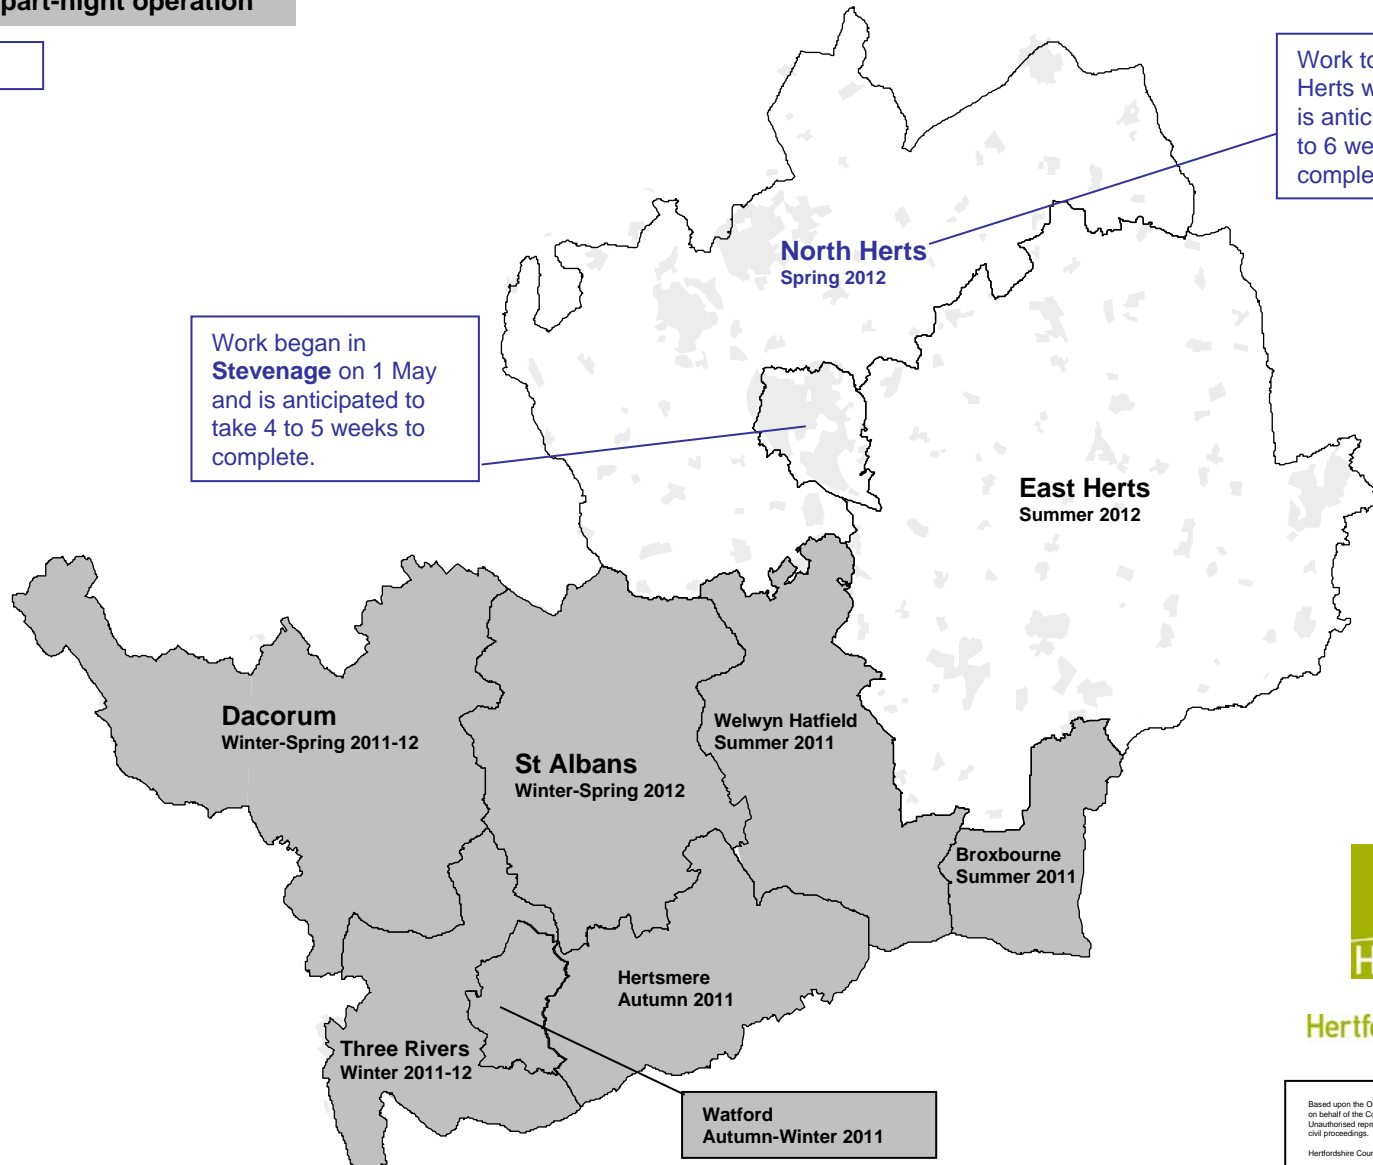

The Change to Part Night Lighting – estimated schedule of work

Converted to part-night operation

Work underway

Hertfordshire Highways